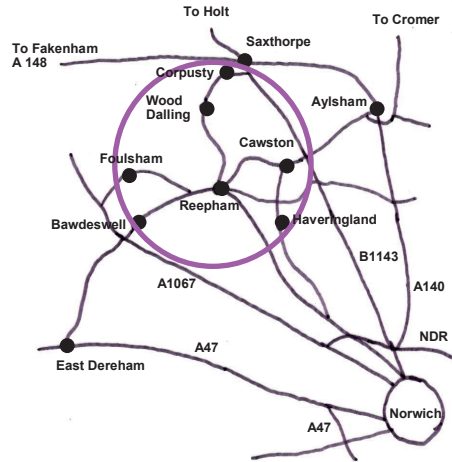

Reepham & District Art Trail 2024

Nine venues with fifteen artists covering Corpusty, Wood Dalling, Foulsham, Haveringland and the historic market town of Reepham

See the individual artists' listings in the guide for opening times, dates and directions